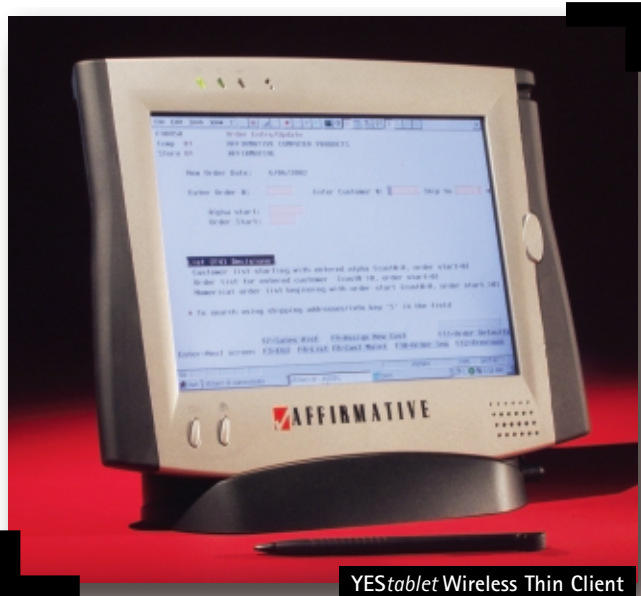

# Thin client technology in the palm of your hand.

YES<sup>table</sup> Wireless Thin Client

## Overview

The YES<sup>table</sup> is a wireless, portable, Thin Client, Windows Based Terminal with advanced features applicable to a wide variety of applications. The device provides access to Web-enabled applications, Windows Terminal Services, Citrix Servers and IBM host computers via 5250 and 3270 terminal emulation.

YES<sup>table</sup> features a bright 8.4 inch TFT-LCD screen with 800x600 resolution, touch screen support and pop-up keyboard in two sizes. Windows, Browser and IBM terminal emulation can be operated using the stylus provided and the pop-up, on-screen keyboard used only when data input is required.

## Feature Highlights

- Windows CE 3.0 and Internet Explorer 4.0 with ICA & RDP Terminal clients; YES<sup>term</sup> 5250e/3270e Emulation Software with Hot Spots and GUI controls for touch screen operation
- Windows Media Player, Java Virtual Machine™, Acrobat PDF and Microsoft Office Suite Viewers
- Email Client
- Pocket Word
- 2.4 GHz wireless communication (IEEE 802.11b, standard)
- Brilliant 8.4" TFT Active Matrix LCD at 800x600 SVGA resolution
- Integrated touch screen display with "on screen" soft keyboard support
- 1 external Compact Flash™ slot
- USB port, with printer, keyboard, bar code scanner and mouse support
- Full 16-bit audio with stereo; headphone jack; built-in speaker and microphone
- Cradle for charging and support
- Quiet and reliable fan-less operation with no moving parts